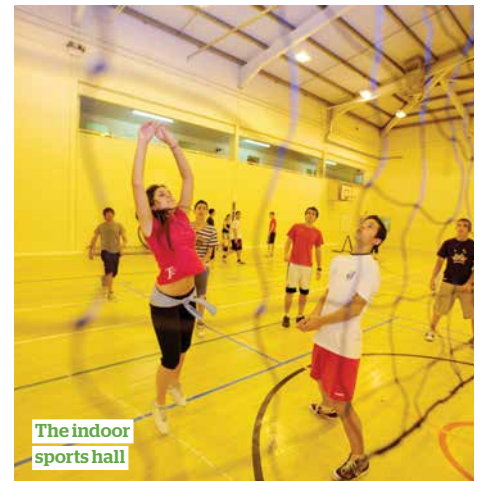

Centre facilities

9-hole golf course
Dance studio
Indoor 25-metre heated pool
Indoor sports hall
Tennis courts
All weather sports pitches
Dining hall
Theatre

The indoor sports hall

Moreton Hall sits in beautiful campus grounds